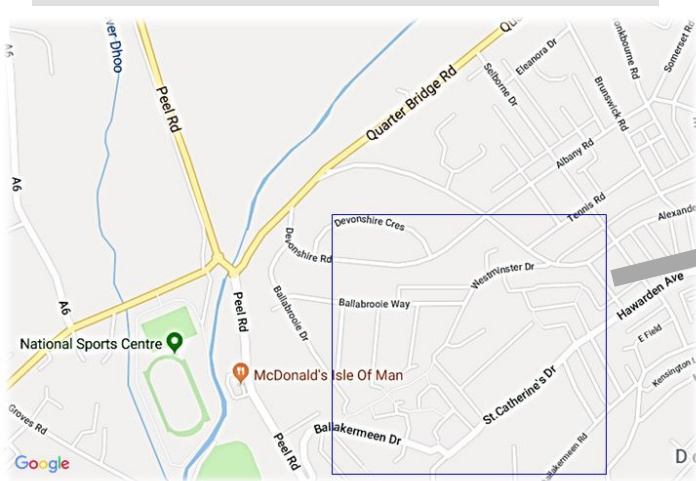

BALLAKERMEEN SWIMMING POOL

Ballakermeen High School,
St Catherine's Drive,
Douglas,
IM1 4BE

LOCATION

CUSTOMER INFORMATION

Pool depth: Graduated depth from 0.9 metres to 1.8 metres

Pool length: 18 metres

Parking: Car parking and access to the pool is via Westminster Drive at the rear of the school. Limited parking is available in the car park, disk zone parking is available on the road. The swimming pool can be accessed from the rear car park.