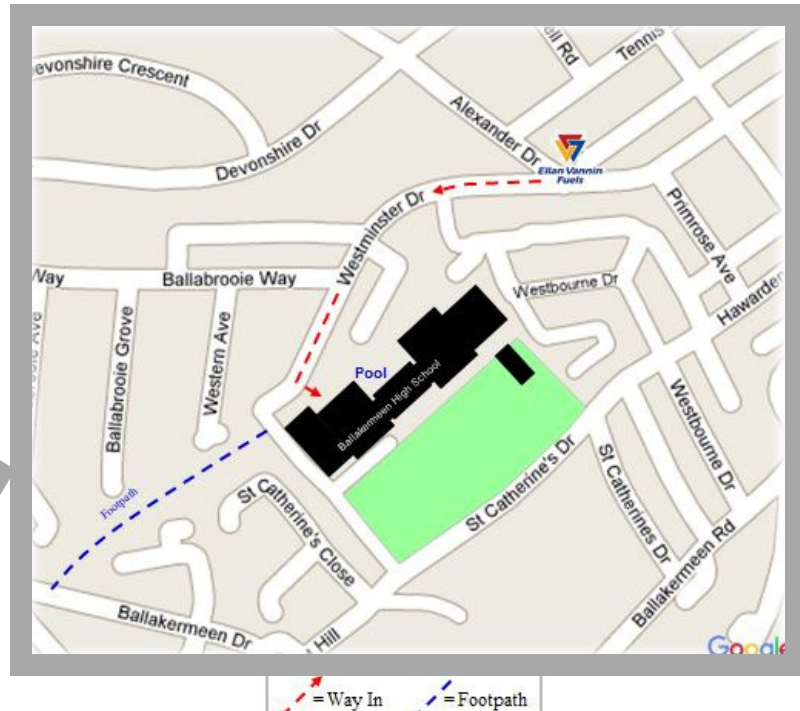

BALLAKERMEEN SWIMMING POOL

Ballakermeen High School,
St Catherine's Drive,
Douglas,
IM1 4BE

LOCATION

CUSTOMER INFORMATION

Pool depth: Graduated depth from 0.9 metres to 1.8 metres

Pool length: 18 metres

Parking: Car parking and access to the pool is via Westminster Drive at the rear of the school. Limited parking is available in the car park, disk zone parking is available on the road. The swimming pool can be accessed from the rear car park.